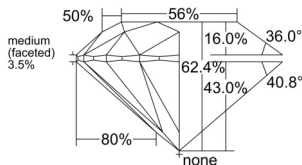

GIA®

FACSIMILE

GIA REPORT 6555197924

Verify this report at GIA.edu

GIA NATURAL DIAMOND DOSSIER®

May 07, 2026
GIA Report Number 6555197924
Shape and Cutting Style ..... Round Brilliant
Measurements ..... 5.06 - 5.10 x 3.17 mm

GRADING RESULTS

Carat Weight ..... 0.50 carat
Color Grade ..... D
Clarity Grade VVS1
Cut Grade ..... Excellent

ADDITIONAL GRADING INFORMATION

Polish ..... Excellent
Symmetry ..... Excellent
Fluorescence ..... Medium Blue
Clarity Characteristics ..... Cloud, Feather
Inscription(s): GIA 6555197924

PROPORTIONS

Profile to actual proportions