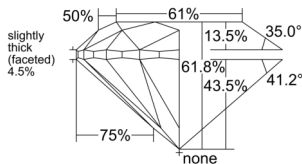

GIA®

FACSIMILE

GIA REPORT 6555208611

Verify this report at GIA.edu

GIA NATURAL DIAMOND DOSSIER®

May 07, 2026
GIA Report Number 6555208611
Shape and Cutting Style ..... Round Brilliant
Measurements ..... 4.89 - 4.93 x 3.04 mm

GRADING RESULTS

Carat Weight ..... 0.46 carat
Color Grade ..... F
Clarity Grade VS2
Cut Grade ..... Excellent

ADDITIONAL GRADING INFORMATION

Polish ..... Excellent
Symmetry ..... Excellent
Fluorescence ..... None
Clarity Characteristics ..... Crystal, Cloud
Inscription(s): GIA 6555208611

PROPORTIONS

Profile to actual proportions