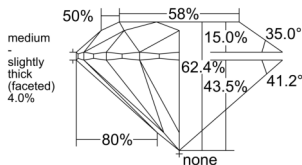

GIA®

FACSIMILE

GIA REPORT 6555209361

Verify this report at GIA.edu

GIA NATURAL DIAMOND DOSSIER®

May 08, 2026
GIA Report Number 6555209361
Shape and Cutting Style ..... Round Brilliant
Measurements ..... 4.80 - 4.82 x 3.00 mm

GRADING RESULTS

Carat Weight ..... 0.42 carat
Color Grade ..... H
Clarity Grade VVS2
Cut Grade ..... Excellent

ADDITIONAL GRADING INFORMATION

Polish ..... Excellent
Symmetry ..... Excellent
Fluorescence ..... Faint
Clarity Characteristics..... Pinpoint, Needle, Indented Natural
Inscription(s): GIA 6555209361

PROPORTIONS

GRADING SCALES

GIA COLOR SCALE	GIA CLARITY SCALE	GIA CUT SCALE	
D	FLAWLESS	EXCELLENT	
E	INTERNALLY FLAWLESS		
F		VVS₁	VERY GOOD
G	VVS₂		
H	VS₁	GOOD	
I	VS₂		
J	SI₁	FAIR	
K	SI₂		
L	I₁	POOR	
M			
N			
O	I₂		
P			
Q	I₃		
R			
S			
T			
U			
V			
W			
X			
Y			
Z