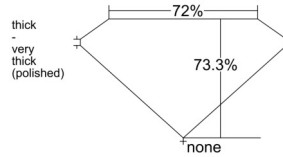

GIA®

FACSIMILE

GIA REPORT 6555211655

Verify this report at GIA.edu

GIA NATURAL DIAMOND DOSSIER®

May 08, 2026
GIA Report Number 6555211655
Shape and Cutting Style ..... **Square Modified Brilliant**
Measurements ..... 5.14 x 4.99 x 3.66 mm

GRADING RESULTS

Carat Weight ..... 0.81 carat
Color Grade ..... G
Clarity Grade VS1

ADDITIONAL GRADING INFORMATION

Polish ..... Excellent
Symmetry ..... Excellent
Fluorescence ..... None
Clarity Characteristics..... Crystal, Needle, Pinpoint
Inscription(s): GIA 6555211655

PROPORTIONS

Profile not to actual proportions

GRADING SCALES

GIA COLOR SCALE		GIA CLARITY SCALE			
COLORLESS	D	VERY VERY SLIGHTLY INCLUDED	FLAWLESS		
	E		INTERNALLY FLAWLESS		
	F	VERY SLIGHTLY INCLUDED	VVS₁		
	G		VVS₂		
	H		VS₁		
	NEAR COLORLESS	I	SLIGHTLY INCLUDED	VS₂	
		J		SI₁	
		FAINT	K	INCLUDED	SI₂
			L		I₁
			M		I₂
VERT LIGHT	N	LIGHT	I₃		
	O				
	P				
	Q				
	R				
	S				
	T				
LIGHT	U				
	V				
	W				
	X				
Y					
Z