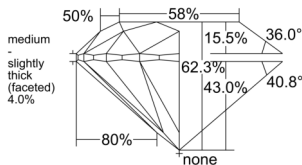

GIA®

FACSIMILE

GIA REPORT 6555211786

Verify this report at GIA.edu

GIA NATURAL DIAMOND DOSSIER®

May 13, 2026
GIA Report Number 6555211786
Shape and Cutting Style ..... Round Brilliant
Measurements ..... 4.68 - 4.70 x 2.92 mm

GRADING RESULTS

Carat Weight ..... 0.40 carat
Color Grade ..... F
Clarity Grade VS2
Cut Grade ..... Excellent

ADDITIONAL GRADING INFORMATION

Polish ..... Excellent
Symmetry ..... Excellent
Fluorescence ..... Faint
Clarity Characteristics ..... Cloud, Crystal
Inscription(s): GIA 6555211786

PROPORTIONS

GRADING SCALES

GIA COLOR SCALE	GIA CLARITY SCALE	GIA CUT SCALE	
D	FLAWLESS	EXCELLENT	
E	INTERNALLY FLAWLESS		
F		VVS₁	VERY GOOD
G	VVS₂		
H	VS₁	GOOD	
I	VS₂		
J	SI₁	FAIR	
K	SI₂		
L	I₁	POOR	
M	I₂		
N	I₃		
O			
P			
Q			
R			
S			
T			
U			
V			
W			
X			
Y			
Z