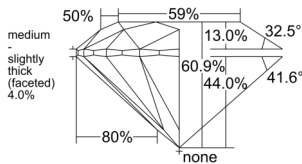

GIA®

FACSIMILE

GIA REPORT 6555214541

Verify this report at GIA.edu

GIA NATURAL DIAMOND DOSSIER®

May 11, 2026
GIA Report Number 6555214541
Shape and Cutting Style ..... Round Brilliant
Measurements ..... 4.39 - 4.42 x 2.68 mm

GRADING RESULTS

Carat Weight ..... 0.31 carat
Color Grade ..... J
Clarity Grade VS1
Cut Grade ..... Excellent

ADDITIONAL GRADING INFORMATION

Polish ..... Excellent
Symmetry ..... Excellent
Fluorescence ..... None
Clarity Characteristics..... Crystal, Cloud, Feather, Needle
Inscription(s): GIA 6555214541

PROPORTIONS

Profile to actual proportions

GRADING SCALES

GIA COLOR SCALE	GIA CLARITY SCALE	GIA CUT SCALE	
D	FLAWLESS	EXCELLENT	
E	INTERNALLY FLAWLESS		
F		VVS₁	VERY GOOD
G	VVS₂		
H	VS₁	GOOD	
I	VS₂		
J	SI₁	FAIR	
K	SI₂		
L	I₁	POOR	
M	I₂		
N	I₃		
O			
P			
Q			
R			
S			
T			
U			
V			
W			
X			
Y			
Z