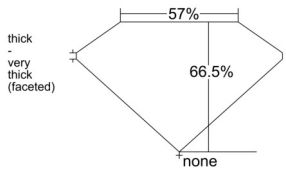

GIA®

FACSIMILE

GIA REPORT 6555214824

Verify this report at GIA.edu

GIA NATURAL DIAMOND DOSSIER®

May 08, 2026
GIA Report Number 6555214824
Shape and Cutting Style ..... Oval Brilliant
Measurements ..... 7.20 x 5.35 x 3.55 mm

GRADING RESULTS

Carat Weight ..... 0.91 carat
Color Grade ..... H
Clarity Grade VS1

ADDITIONAL GRADING INFORMATION

Polish ..... Excellent
Symmetry ..... Very Good
Fluorescence ..... Medium Blue
Clarity Characteristics..... Crystal, Cloud, Feather, Needle
Inscription(s): GIA 6555214824

PROPORTIONS

Profile not to actual proportions

GRADING SCALES

GIA COLOR SCALE		GIA CLARITY SCALE			
COLORLESS	D	VERY VERY SLIGHTLY INCLUDED	FLAWLESS		
	E		INTERNALLY FLAWLESS		
	F	VERY SLIGHTLY INCLUDED	VVS₁		
	G		VVS₂		
	H		VS₁		
	NEAR COLORLESS	I	SLIGHTLY INCLUDED	VS₂	
		J		SI₁	
		FAINT	K	INCLUDED	SI₂
			L		I₁
			M		I₂
VERT LIGHT	N	LIGHT	I₃		
	O				
	P				
	Q				
	R