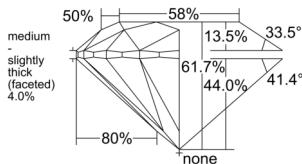

GIA®

FACSIMILE

GIA REPORT 6555220621

Verify this report at GIA.edu

GIA NATURAL DIAMOND DOSSIER®

May 11, 2026
GIA Report Number 6555220621
Shape and Cutting Style ..... Round Brilliant
Measurements ..... 4.92 - 4.94 x 3.04 mm

GRADING RESULTS

Carat Weight ..... 0.45 carat
Color Grade I
Clarity Grade VVS1
Cut Grade ..... Excellent

ADDITIONAL GRADING INFORMATION

Polish ..... Excellent
Symmetry ..... Excellent
Fluorescence ..... None
Clarity Characteristics..... Cavity, Manufacturing Remnant
Inscription(s): GIA 6555220621

PROPORTIONS

GRADING SCALES

GIA COLOR SCALE

COLORLESS	D
	E
	F
	G
	H
	I
NEAR COLORLESS	J
	K
	L
FAIN	M
	N
	O
	P
	Q
VERY LIGHT	R
	S
	T
	U
	V
	W
	X
	Y
LIGHT	Z

GIA CLARITY SCALE

FLAWLESS	INTERNAL FLAWLESS	
		FLAWLESS
VERY VERY SLIGHTLY INCLUDED	VVS₁	
VERY SLIGHTLY INCLUDED	VVS₂	
SLIGHTLY INCLUDED	VS₁	
	VS₂	
INCLUDED	SI₁	
	SI₂	
INCLUDED	I₁	
	I₂	
	I₃	

GIA CUT SCALE

EXCELLENT
VERY GOOD
GOOD
FAIR
POOR