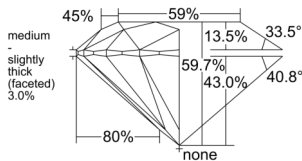

GIA®

FACSIMILE

GIA REPORT 6555220698

Verify this report at GIA.edu

GIA NATURAL DIAMOND DOSSIER®

May 11, 2026
GIA Report Number 6555220698
Shape and Cutting Style ..... Round Brilliant
Measurements ..... 4.95 - 4.97 x 2.96 mm

GRADING RESULTS

Carat Weight ..... 0.44 carat
Color Grade ..... J
Clarity Grade VS2
Cut Grade ..... Excellent

ADDITIONAL GRADING INFORMATION

Polish ..... Excellent
Symmetry ..... Excellent
Fluorescence ..... None
Clarity Characteristics ..... Cloud, Crystal
Inscription(s): GIA 6555220698

PROPORTIONS

Profile to actual proportions

GRADING SCALES

GIA COLOR SCALE	GIA CLARITY SCALE	GIA CUT SCALE	
D	FLAWLESS	EXCELLENT	
E	INTERNALLY FLAWLESS		
F		VVS₁	VERY GOOD
G	VVS₂		
H	VS₁	GOOD	
I	VS₂		
J	SI₁	FAIR	
K	SI₂		
L	I₁	POOR	
M	I₂		
N	I₃		
O			
P			
Q			
R			
S			
T			
U			
V			
W			
X			
Y			
Z