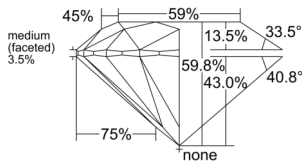

GIA®

FACSIMILE

GIA REPORT 6555222121

Verify this report at GIA.edu

GIA NATURAL DIAMOND DOSSIER®

May 11, 2026
GIA Report Number 6555222121
Shape and Cutting Style ..... Round Brilliant
Measurements ..... 4.91 - 4.92 x 2.94 mm

GRADING RESULTS

Carat Weight ..... 0.43 carat
Color Grade ..... J
Clarity Grade S11
Cut Grade ..... Excellent

ADDITIONAL GRADING INFORMATION

Polish ..... Excellent
Symmetry ..... Excellent
Fluorescence ..... None
Clarity Characteristics ..... Cloud
Inscription(s): GIA 6555222121

PROPORTIONS

Profile to actual proportions

GRADING SCALES

GIA COLOR SCALE	GIA CLARITY SCALE	GIA CUT SCALE	
D	FLAWLESS	EXCELLENT	
E	INTERNALLY FLAWLESS		
F		VVS₁	VERY GOOD
G	VVS₂		
H	VS₁	GOOD	
I	VS₂		
J	S1₁	FAIR	
K	S1₂		
L	I₁	POOR	
M	I₂		
N	I₃		
O			
P			
Q			
R			
S			
T			
U			
V			
W			
X			
Y			
Z