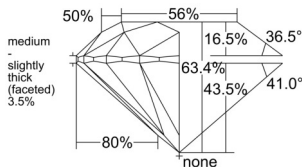

GIA®

FACSIMILE

GIA REPORT 6555222178

Verify this report at GIA.edu

GIA NATURAL DIAMOND DOSSIER®

May 13, 2026
GIA Report Number 6555222178
Shape and Cutting Style ..... Round Brilliant
Measurements ..... 4.85 - 4.88 x 3.08 mm

GRADING RESULTS

Carat Weight ..... 0.45 carat
Color Grade ..... K
Clarity Grade VS1
Cut Grade ..... Excellent

ADDITIONAL GRADING INFORMATION

Polish ..... Excellent
Symmetry ..... Excellent
Fluorescence ..... Faint
Clarity Characteristics..... Crystal, Pinpoint
Inscription(s): GIA 6555222178

PROPORTIONS

GRADING SCALES

GIA COLOR SCALE	GIA CLARITY SCALE	GIA CUT SCALE	
D	FLAWLESS	EXCELLENT	
E	INTERNALLY FLAWLESS		
F		VVS₁	VERY GOOD
G	VVS₂		
H	VS₁	GOOD	
I	VS₂		
J	SI₁	FAIR	
K	SI₂		
L	I₁	POOR	
M	I₂		
N	I₃		
O