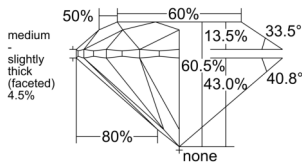

GIA®

FACSIMILE

GIA REPORT 6555222408

Verify this report at GIA.edu

GIA NATURAL DIAMOND DOSSIER®

May 12, 2026
GIA Report Number 6555222408
Shape and Cutting Style ..... Round Brilliant
Measurements ..... 4.73 - 4.76 x 2.87 mm

GRADING RESULTS

Carat Weight ..... 0.40 carat
Color Grade I
Clarity Grade VS1
Cut Grade ..... Excellent

ADDITIONAL GRADING INFORMATION

Polish ..... Excellent
Symmetry ..... Excellent
Fluorescence ..... None
Clarity Characteristics ..... Cloud, Pinpoint
Inscription(s): GIA 6555222408

PROPORTIONS

Profile to actual proportions