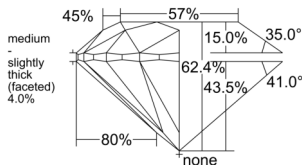

GIA®

FACSIMILE

GIA REPORT 6555225964

Verify this report at GIA.edu

GIA NATURAL DIAMOND DOSSIER®

May 11, 2026
GIA Report Number 6555225964
Shape and Cutting Style ..... Round Brilliant
Measurements ..... 5.90 - 5.94 x 3.69 mm

GRADING RESULTS

Carat Weight ..... 0.80 carat
Color Grade ..... E
Clarity Grade VVS1
Cut Grade ..... Excellent

ADDITIONAL GRADING INFORMATION

Polish ..... Excellent
Symmetry ..... Excellent
Fluorescence ..... Strong Blue
Clarity Characteristics..... Pinpoint, Feather, Manufacturing
Remnant, Surface Graining

Inscription(s): GIA 6555225964

PROPORTIONS

GRADING SCALES

GIA COLOR SCALE	GIA CLARITY SCALE	GIA CUT SCALE	
D	FLAWLESS	EXCELLENT	
E	INTERNALLY FLAWLESS		
F		VVS₁	VERY GOOD
G	VVS₂		
H	VS₁	GOOD	
I	VS₂		
J	SI₁	FAIR	
K	SI₂		
L	I₁	POOR	
M			
N			
O	I₂		
P			
Q			
R	I₃		
S			
T			
U			
V			
W			
X			
Y			
Z