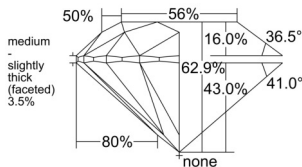

GIA®

FACSIMILE

GIA REPORT 6555226151

Verify this report at GIA.edu

GIA NATURAL DIAMOND DOSSIER®

May 11, 2026
GIA Report Number 6555226151
Shape and Cutting Style ..... Round Brilliant
Measurements ..... 4.42 - 4.45 x 2.79 mm

GRADING RESULTS

Carat Weight ..... 0.34 carat
Color Grade ..... G
Clarity Grade VVS1
Cut Grade ..... Excellent

ADDITIONAL GRADING INFORMATION

Polish ..... Excellent
Symmetry ..... Excellent
Fluorescence ..... None
Clarity Characteristics ..... Pinpoint
Inscription(s): GIA 6555226151

PROPORTIONS

Profile to actual proportions

GRADING SCALES

GIA COLOR SCALE

COLORLESS	D
	E
	F
	G
	H
	I
	J
NEAR COLORLESS	K
	L
Faint	M
	N
	O
	P
	Q
	R
	S
	T
	U
	V
	W
	X
	Y
Light	Z

GIA CLARITY SCALE

FLAWLESS	INTERNAL FLAWLESS	
		FLAWLESS
VERY VERY SLIGHTLY INCLUDED	VVS₁	
	VVS₂	
VERY SLIGHTLY INCLUDED	VS₁	
	VS₂	
SLIGHTLY INCLUDED	SI₁	
	SI₂	
INCLUDED	I₁	
	I₂	
	I₃	

GIA CUT SCALE

EXCELLENT
VERY GOOD
GOOD
FAIR
POOR