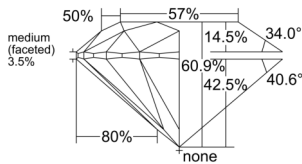

GIA®

FACSIMILE

GIA REPORT 6555227396

Verify this report at GIA.edu

GIA NATURAL DIAMOND DOSSIER®

May 12, 2026
GIA Report Number 6555227396
Shape and Cutting Style ..... Round Brilliant
Measurements ..... 5.23 - 5.25 x 3.19 mm

GRADING RESULTS

Carat Weight ..... 0.53 carat
Color Grade I
Clarity Grade VS1
Cut Grade ..... Excellent

ADDITIONAL GRADING INFORMATION

Polish ..... Excellent
Symmetry ..... Excellent
Fluorescence ..... None
Clarity Characteristics..... Cloud, Feather, Pinpoint
Inscription(s): GIA 6555227396

PROPORTIONS

Profile to actual proportions

GRADING SCALES

GIA COLOR SCALE

COLORLESS	D
	E
	F
	G
	H
	I
	J
NEAR COLORLESS	K
	L
FAIN	M
	N
	O
	P
	Q
VERY LIGHT	R
	S
	T
	U
	V
	W
	X
	Y
LIGHT	Z

GIA CLARITY SCALE

	FLAWLESS
	INTERNALLY FLAWLESS
VERY VERY SLIGHTLY INCLUDED	VVS₁
	VVS₂
VERY SLIGHTLY INCLUDED	VS₁
	VS₂
SLIGHTLY INCLUDED	SI₁
	SI₂
	I₁
	I₂
INCLUDED	I₃

GIA CUT SCALE

	EXCELLENT
	VERY GOOD
	GOOD
	FAIR
	POOR