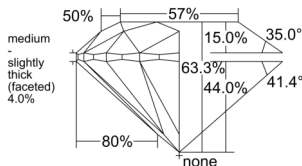

GIA®

FACSIMILE

GIA REPORT 6555228925

Verify this report at GIA.edu

GIA NATURAL DIAMOND DOSSIER®

May 11, 2026
GIA Report Number 6555228925
Shape and Cutting Style ..... Round Brilliant
Measurements ..... 4.87 - 4.91 x 3.10 mm

GRADING RESULTS

Carat Weight ..... 0.46 carat
Color Grade ..... F
Clarity Grade VS2
Cut Grade ..... Excellent

ADDITIONAL GRADING INFORMATION

Polish ..... Excellent
Symmetry ..... Very Good
Fluorescence ..... None
Clarity Characteristics ..... Cloud, Crystal
Inscription(s): GIA 6555228925

PROPORTIONS

GRADING SCALES

GIA COLOR SCALE	GIA CLARITY SCALE	GIA CUT SCALE	
D	FLAWLESS	EXCELLENT	
E	INTERNALLY FLAWLESS		
F		VVS₁	VERY GOOD
G	VVS₂		
H	VS₁	GOOD	
I	VS₂		
J	SI₁	FAIR	
K	SI₂		
L	I₁	POOR	
M	I₂		
N	I₃		
O			
P			
Q			
R			
S			
T			
U			
V			
W			
X			
Y			
Z