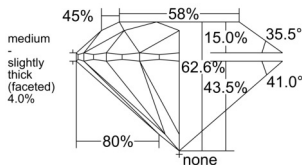

GIA®

FACSIMILE

GIA REPORT 6555229051

Verify this report at GIA.edu

GIA NATURAL DIAMOND DOSSIER®

May 11, 2026
GIA Report Number 6555229051
Shape and Cutting Style ..... Round Brilliant
Measurements ..... 5.66 - 5.71 x 3.56 mm

GRADING RESULTS

Carat Weight ..... 0.72 carat
Color Grade ..... G
Clarity Grade VS2
Cut Grade ..... Excellent

ADDITIONAL GRADING INFORMATION

Polish ..... Excellent
Symmetry ..... Excellent
Fluorescence ..... None
Clarity Characteristics ..... Crystal
Inscription(s): GIA 6555229051

PROPORTIONS

Profile to actual proportions

GRADING SCALES

GIA COLOR SCALE	GIA CLARITY SCALE	GIA CUT SCALE	
D	FLAWLESS	EXCELLENT	
E	INTERNALLY FLAWLESS		
F		VVS₁	VERY GOOD
G	VVS₂		
H	VS₁	GOOD	
I	VS₂		
J	SI₁	FAIR	
K	SI₂		
L	I₁	POOR	
M	I₂		
N	I₃		
O			
P			
Q			
R			
S			
T			
U			
V			
W			
X			
Y			
Z