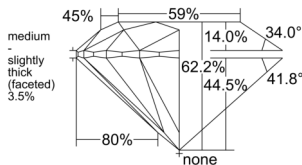

GIA®

FACSIMILE

GIA REPORT 6555237986

Verify this report at GIA.edu

GIA NATURAL DIAMOND DOSSIER®

May 14, 2026
GIA Report Number 6555237986
Shape and Cutting Style ..... Round Brilliant
Measurements ..... 5.13 - 5.15 x 3.20 mm

GRADING RESULTS

Carat Weight ..... 0.51 carat
Color Grade ..... D
Clarity Grade VS2
Cut Grade ..... Excellent

ADDITIONAL GRADING INFORMATION

Polish ..... Excellent
Symmetry ..... Excellent
Fluorescence ..... None
Clarity Characteristics..... Crystal, Cloud, Feather
Inscription(s): GIA 6555237986

PROPORTIONS

Profile to actual proportions