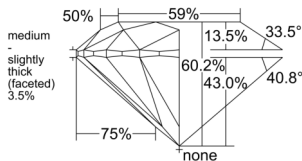

GIA®

FACSIMILE

GIA REPORT 6555238348

Verify this report at GIA.edu

GIA NATURAL DIAMOND DOSSIER®

June 04, 2026
GIA Report Number 6555238348
Shape and Cutting Style ..... Round Brilliant
Measurements ..... 4.35 - 4.37 x 2.62 mm

GRADING RESULTS

Carat Weight ..... 0.30 carat
Color Grade ..... F
Clarity Grade VS1
Cut Grade ..... Excellent

ADDITIONAL GRADING INFORMATION

Polish ..... Excellent
Symmetry ..... Excellent
Fluorescence ..... None
Clarity Characteristics ..... Crystal
Inscription(s): GIA 6555238348

PROPORTIONS

Profile to actual proportions

GRADING SCALES

GIA COLOR SCALE	GIA CLARITY SCALE	GIA CUT SCALE	
D	FLAWLESS	EXCELLENT	
E	INTERNALLY FLAWLESS		
F		VVS₁	VERY GOOD
G	VVS₂		
H	VS₁	GOOD	
I	VS₂		
J	SI₁	FAIR	
K	SI₂		
L	I₁	POOR	
M	I₂		
N	I₃		
O			
P			
Q			
R			
S			
T			
U			
V			
W			
X			
Y			
Z