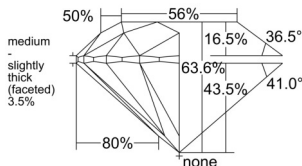

GIA®

FACSIMILE

GIA REPORT 6555239684

Verify this report at GIA.edu

GIA NATURAL DIAMOND DOSSIER®

May 12, 2026
GIA Report Number 6555239684
Shape and Cutting Style ..... Round Brilliant
Measurements ..... 5.39 - 5.44 x 3.44 mm

GRADING RESULTS

Carat Weight ..... 0.63 carat
Color Grade ..... H
Clarity Grade VS2
Cut Grade ..... Excellent

ADDITIONAL GRADING INFORMATION

Polish ..... Excellent
Symmetry ..... Excellent
Fluorescence ..... Faint
Clarity Characteristics ..... Crystal, Cloud
Inscription(s): GIA 6555239684

PROPORTIONS

GRADING SCALES

GIA COLOR SCALE	GIA CLARITY SCALE	GIA CUT SCALE	
D	FLAWLESS	EXCELLENT	
E	INTERNALLY FLAWLESS		
F		VVS₁	VERY GOOD
G	VVS₂		
H	VS₁	GOOD	
I	VS₂		
J	SI₁	FAIR	
K	SI₂		
L	I₁	POOR	
M	I₂		
N	I₃		
O			
P			
Q			
R			
S			
T			
U			
V			
W			
X			
Y			
Z