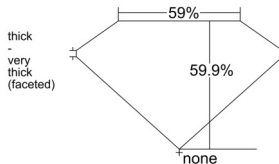

GIA®

FACSIMILE

GIA REPORT 6555242325

Verify this report at GIA.edu

GIA NATURAL DIAMOND DOSSIER®

May 12, 2026
GIA Report Number 6555242325
Shape and Cutting Style ..... Heart Brilliant
Measurements ..... 4.47 x 5.12 x 3.07 mm

GRADING RESULTS

Carat Weight ..... 0.40 carat
Color Grade ..... D
Clarity Grade VVS1

ADDITIONAL GRADING INFORMATION

Polish ..... Excellent
Symmetry ..... Very Good
Fluorescence ..... None
Clarity Characteristics..... Cavity, Surface Graining
Inscription(s): GIA 6555242325

PROPORTIONS

Profile not to actual proportions

GRADING SCALES

GIA COLOR SCALE		GIA CLARITY SCALE			
COLORLESS	D	VERY VERY SLIGHTLY INCLUDED	FLAWLESS		
	E		INTERNALLY FLAWLESS		
	F	VERY SLIGHTLY INCLUDED	VVS₁		
	G		VVS₂		
	H		VS₁		
	NEAR COLORLESS	I	SLIGHTLY INCLUDED	VS₂	
		J		SI₁	
		FAINT	K	INCLUDED	SI₂
			L		I₁
			M		I₂
VERT LIGHT	N	INCLUDED	I₃		
	O				
	P				
	Q				
	R				
	S				
LIGHT	T				
	U				
	V				
	W				
	X				
Y					
Z