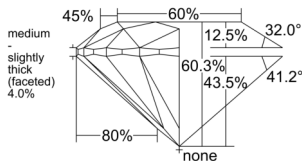

GIA®

FACSIMILE

GIA REPORT 6555245676

Verify this report at GIA.edu

GIA NATURAL DIAMOND DOSSIER®

May 13, 2026
GIA Report Number 6555245676
Shape and Cutting Style ..... Round Brilliant
Measurements ..... 4.75 - 4.78 x 2.87 mm

GRADING RESULTS

Carat Weight ..... 0.40 carat
Color Grade ..... G
Clarity Grade VS1
Cut Grade ..... Excellent

ADDITIONAL GRADING INFORMATION

Polish ..... Excellent
Symmetry ..... Excellent
Fluorescence ..... None
Clarity Characteristics..... Crystal, Cloud, Needle
Inscription(s): GIA 6555245676

PROPORTIONS

Profile to actual proportions

GRADING SCALES

GIA COLOR SCALE

COLORLESS	D
	E
	F
	G
	H
	I
	J
NEAR COLORLESS	K
	L
Faint	M
	N
	O
	P
	Q
	R
	S
	T
	U
	V
	W
	X
	Y
Light	Z

GIA CLARITY SCALE

FLAWLESS	VERY VERY SLIGHTLY INCLUDED	VS₁	VS₂	VS₁	VS₂	SL₁	SL₂	I₁	I₂	I₃			
											VERY SLIGHTLY INCLUDED	SLIGHTLY INCLUDED	INCLUDED

GIA CUT SCALE

EXCELLENT
VERY GOOD
GOOD
FAIR
POOR