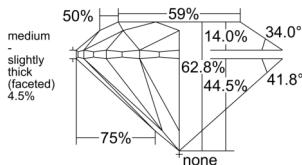

GIA®

FACSIMILE

GIA REPORT 6555249022

Verify this report at GIA.edu

GIA NATURAL DIAMOND DOSSIER®

May 15, 2026
GIA Report Number 6555249022
Shape and Cutting Style ..... Round Brilliant
Measurements ..... 5.04 - 5.08 x 3.18 mm

GRADING RESULTS

Carat Weight ..... 0.50 carat
Color Grade ..... K
Clarity Grade VS1
Cut Grade ..... Very Good

ADDITIONAL GRADING INFORMATION

Polish ..... Excellent
Symmetry ..... Excellent
Fluorescence ..... None
Clarity Characteristics ..... Feather, Cloud, Pinpoint
Inscription(s): GIA 6555249022

PROPORTIONS

Profile to actual proportions