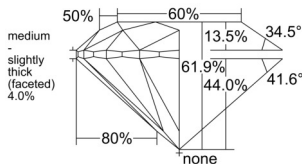

GIA®

FACSIMILE

GIA REPORT 6555249853

Verify this report at GIA.edu

GIA NATURAL DIAMOND DOSSIER®

May 15, 2026
GIA Report Number 6555249853
Shape and Cutting Style ..... Round Brilliant
Measurements ..... 4.88 - 4.91 x 3.03 mm

GRADING RESULTS

Carat Weight ..... 0.45 carat
Color Grade L
Clarity Grade VVS2
Cut Grade ..... Excellent

ADDITIONAL GRADING INFORMATION

Polish ..... Excellent
Symmetry ..... Excellent
Fluorescence ..... Faint
Clarity Characteristics..... Cloud, Needle, Indented Natural
Inscription(s): GIA 6555249853

PROPORTIONS

Profile to actual proportions