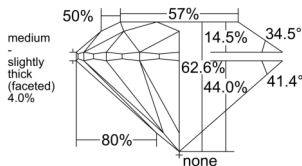

GIA®

FACSIMILE

GIA REPORT 6555252163

Verify this report at GIA.edu

GIA NATURAL DIAMOND DOSSIER®

May 15, 2026
GIA Report Number 6555252163
Shape and Cutting Style ..... Round Brilliant
Measurements ..... 5.06 - 5.08 x 3.18 mm

GRADING RESULTS

Carat Weight ..... 0.50 carat
Color Grade ..... K
Clarity Grade VS1
Cut Grade ..... Excellent

ADDITIONAL GRADING INFORMATION

Polish ..... Excellent
Symmetry ..... Excellent
Fluorescence ..... Faint
Clarity Characteristics ..... Crystal, Pinpoint
Inscription(s): GIA 6555252163

PROPORTIONS

Profile to actual proportions