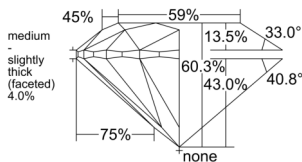

GIA®

FACSIMILE

GIA REPORT 6555252641

Verify this report at GIA.edu

GIA NATURAL DIAMOND DOSSIER®

May 15, 2026
GIA Report Number 6555252641
Shape and Cutting Style ..... Round Brilliant
Measurements ..... 4.31 - 4.33 x 2.60 mm

GRADING RESULTS

Carat Weight ..... 0.30 carat
Color Grade ..... K
Clarity Grade VVS2
Cut Grade ..... Excellent

ADDITIONAL GRADING INFORMATION

Polish ..... Excellent
Symmetry ..... Excellent
Fluorescence ..... None
Clarity Characteristics ..... Cloud, Feather, Pinpoint
Inscription(s): GIA 6555252641

PROPORTIONS

Profile to actual proportions

GRADING SCALES

GIA COLOR SCALE	GIA CLARITY SCALE	GIA CUT SCALE	
D	FLAWLESS	EXCELLENT	
E	INTERNALLY FLAWLESS		
F		VVS₁	VERY GOOD
G	VVS₂		
H	VS₁	GOOD	
I	VS₂		
J	SI₁	FAIR	
K	SI₂		
L	I₁	POOR	
M	I₂		
N	I₃		
O			
P			
Q			
R			
S			
T			
U			
V			
W			
X			
Y			
Z