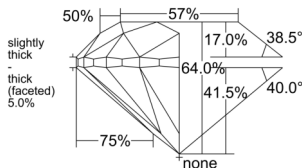

GIA®

FACSIMILE

GIA REPORT 6555253975

Verify this report at GIA.edu

GIA NATURAL DIAMOND DOSSIER®

May 13, 2026
GIA Report Number 6555253975
Shape and Cutting Style ..... Round Brilliant
Measurements ..... 5.52 - 5.58 x 3.55 mm

GRADING RESULTS

Carat Weight ..... 0.70 carat
Color Grade ..... F
Clarity Grade S11
Cut Grade ..... Very Good

ADDITIONAL GRADING INFORMATION

Polish ..... Excellent
Symmetry ..... Very Good
Fluorescence ..... None
Clarity Characteristics..... Cloud, Crystal
Inscription(s): GIA 6555253975

PROPORTIONS

Profile to actual proportions