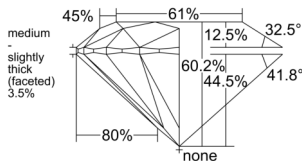

GIA®

FACSIMILE

GIA REPORT 6555263245

Verify this report at GIA.edu

GIA NATURAL DIAMOND DOSSIER®

May 15, 2026
GIA Report Number 6555263245
Shape and Cutting Style ..... Round Brilliant
Measurements ..... 5.77 - 5.81 x 3.49 mm

GRADING RESULTS

Carat Weight ..... 0.71 carat
Color Grade ..... H
Clarity Grade VS2
Cut Grade ..... Excellent

ADDITIONAL GRADING INFORMATION

Polish ..... Excellent
Symmetry ..... Excellent
Fluorescence ..... None
Clarity Characteristics ..... Feather, Cloud, Crystal
Inscription(s): GIA 6555263245

PROPORTIONS

Profile to actual proportions

GRADING SCALES

GIA COLOR SCALE	GIA CLARITY SCALE	GIA CUT SCALE	
D	FLAWLESS	EXCELLENT	
E	INTERNALLY FLAWLESS		
F		VVS₁	VERY GOOD
G	VVS₂		
H	VS₁	GOOD	
I	VS₂		
J	SI₁	FAIR	
K	SI₂		
L	I₁	POOR	
M	I₂		
N	I₃		
O			
P			
Q			
R			
S			
T			
U			
V			
W			
X			
Y			
Z