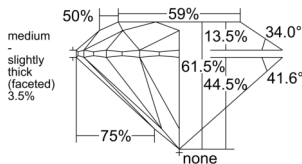

GIA®

FACSIMILE

GIA REPORT 6555271208

Verify this report at GIA.edu

GIA NATURAL DIAMOND DOSSIER®

May 19, 2026
GIA Report Number 6555271208
Shape and Cutting Style ..... Round Brilliant
Measurements ..... 4.73 - 4.76 x 2.92 mm

GRADING RESULTS

Carat Weight ..... 0.40 carat
Color Grade I
Clarity Grade VVS1
Cut Grade ..... Excellent

ADDITIONAL GRADING INFORMATION

Polish ..... Excellent
Symmetry ..... Excellent
Fluorescence ..... None
Clarity Characteristics ..... Cloud
Inscription(s): GIA 6555271208

PROPORTIONS

Profile to actual proportions

GRADING SCALES

GIA COLOR SCALE	GIA CLARITY SCALE	GIA CUT SCALE	
D	FLAWLESS	EXCELLENT	
E	INTERNALLY FLAWLESS		
F		VVS₁	VERY GOOD
G	VVS₂		
H	VS₁	GOOD	
I	VS₂		
J	SI₁	FAIR	
K	SI₂		
L	I₁	POOR	
M	I₂		
N	I₃		
O			
P			
Q			
R			
S			
T			
U			
V			
W			
X			
Y			
Z