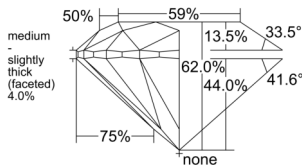

GIA®

FACSIMILE

GIA REPORT 6555271601

Verify this report at GIA.edu

GIA NATURAL DIAMOND DOSSIER®

May 18, 2026
GIA Report Number 6555271601
Shape and Cutting Style ..... Round Brilliant
Measurements ..... 4.27 - 4.29 x 2.66 mm

GRADING RESULTS

Carat Weight ..... 0.30 carat
Color Grade ..... J
Clarity Grade VS1
Cut Grade ..... Excellent

ADDITIONAL GRADING INFORMATION

Polish ..... Excellent
Symmetry ..... Excellent
Fluorescence ..... None
Clarity Characteristics ..... Feather, Cloud, Pinpoint
Inscription(s): GIA 6555271601

PROPORTIONS

Profile to actual proportions