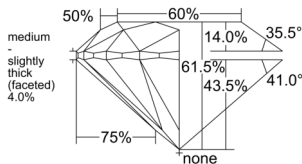

GIA®

FACSIMILE

GIA REPORT 6555271674

Verify this report at GIA.edu

GIA NATURAL DIAMOND DOSSIER®

May 18, 2026
GIA Report Number 6555271674
Shape and Cutting Style ..... Round Brilliant
Measurements ..... 4.34 - 4.36 x 2.68 mm

GRADING RESULTS

Carat Weight ..... 0.31 carat
Color Grade I
Clarity Grade S11
Cut Grade ..... Excellent

ADDITIONAL GRADING INFORMATION

Polish ..... Excellent
Symmetry ..... Excellent
Fluorescence ..... None
Clarity Characteristics ..... Cloud
Inscription(s): GIA 6555271674

PROPORTIONS

Profile to actual proportions