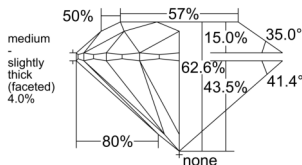

GIA®

FACSIMILE

GIA REPORT 6555271735

Verify this report at GIA.edu

GIA NATURAL DIAMOND DOSSIER®

May 19, 2026
GIA Report Number 6555271735
Shape and Cutting Style ..... Round Brilliant
Measurements ..... 4.27 - 4.30 x 2.68 mm

GRADING RESULTS

Carat Weight ..... 0.30 carat
Color Grade L
Clarity Grade VS2
Cut Grade ..... Excellent

ADDITIONAL GRADING INFORMATION

Polish ..... Excellent
Symmetry ..... Excellent
Fluorescence ..... None
Clarity Characteristics ..... Feather
Inscription(s): GIA 6555271735

PROPORTIONS

GRADING SCALES

GIA COLOR SCALE	GIA CLARITY SCALE	GIA CUT SCALE	
D	FLAWLESS	EXCELLENT	
E	INTERNALLY FLAWLESS		
F		VVS₁	VERY GOOD
G	VVS₂		
H	VS₁	GOOD	
I	VS₂		
J	SI₁	FAIR	
K	SI₂		
L	I₁	POOR	
M	I₂		
N	I₃		
O			
P			
Q			
R			
S			
T			
U			
V			
W			
X			
Y			
Z