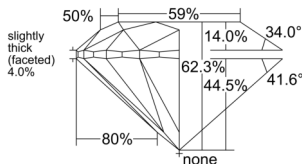

GIA®

FACSIMILE

GIA NATURAL DIAMOND DOSSIER®

May 18, 2026
GIA Report Number 6555272284
Shape and Cutting Style ..... Round Brilliant
Measurements ..... 4.57 - 4.61 x 2.86 mm

GRADING RESULTS

Carat Weight ..... 0.37 carat
Color Grade ..... K
Clarity Grade VS2
Cut Grade ..... Excellent

ADDITIONAL GRADING INFORMATION

Polish ..... Excellent
Symmetry ..... Excellent
Fluorescence ..... Faint
Clarity Characteristics ..... Cloud, Crystal
Inscription(s): GIA 6555272284

GIA REPORT 6555272284

Verify this report at GIA.edu

PROPORTIONS

Profile to actual proportions