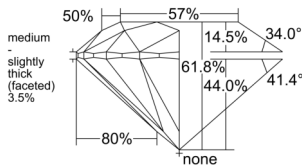

GIA®

FACSIMILE

GIA REPORT 6555273390

Verify this report at GIA.edu

GIA NATURAL DIAMOND DOSSIER®

May 18, 2026
GIA Report Number 6555273390
Shape and Cutting Style ..... Round Brilliant
Measurements ..... 4.47 - 4.51 x 2.77 mm

GRADING RESULTS

Carat Weight ..... 0.34 carat
Color Grade ..... H
Clarity Grade VS1
Cut Grade ..... Excellent

ADDITIONAL GRADING INFORMATION

Polish ..... Excellent
Symmetry ..... Excellent
Fluorescence ..... Medium Blue
Clarity Characteristics ..... Feather, Pinpoint
Inscription(s): GIA 6555273390

PROPORTIONS

Profile to actual proportions

GRADING SCALES

GIA COLOR SCALE	GIA CLARITY SCALE	GIA CUT SCALE
COLOURLESS	FLAWLESS	EXCELLENT
D	INTERNALLY FLAWLESS	
E	VVS₁	VERY GOOD
F		
G	VS₁	GOOD
H		
I	SI₁	FAIR
J		
K	I₁	POOR
L		
M	I₂	
N		
O	I₃	
P		
VERY LIGHT		
R		
S		
T		
U		
V		
W		
X		
Y		
Z