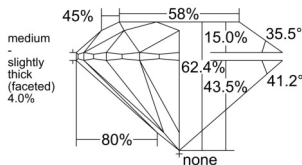

GIA®

FACSIMILE

GIA REPORT 6555273571

Verify this report at GIA.edu

GIA NATURAL DIAMOND DOSSIER®

May 18, 2026
GIA Report Number 6555273571
Shape and Cutting Style ..... Round Brilliant
Measurements ..... 4.38 - 4.40 x 2.74 mm

GRADING RESULTS

Carat Weight ..... 0.32 carat
Color Grade ..... E
Clarity Grade VS2
Cut Grade ..... Excellent

ADDITIONAL GRADING INFORMATION

Polish ..... Excellent
Symmetry ..... Excellent
Fluorescence ..... Faint
Clarity Characteristics..... Cloud, Crystal, Feather
Inspection(s): GIA 6555273571

PROPORTIONS

GRADING SCALES

GIA COLOR SCALE	GIA CLARITY SCALE	GIA CUT SCALE	
D	FLAWLESS	EXCELLENT	
E	INTERNALLY FLAWLESS		
F		VVS₁	VERY GOOD
G	VVS₂		
H	VS₁	GOOD	
I	VS₂		
J	SI₁	FAIR	
K	SI₂		
L	I₁	POOR	
M	I₂		
N	I₃		
O			
P			
Q			
R			
S			
T			
U			
V			
W			
X			
Y			
Z