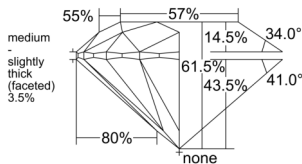

GIA®

FACSIMILE

GIA REPORT 6555282060

Verify this report at GIA.edu

GIA NATURAL DIAMOND DOSSIER®

May 19, 2026
GIA Report Number 6555282060
Shape and Cutting Style ..... Round Brilliant
Measurements ..... 4.51 - 4.54 x 2.78 mm

GRADING RESULTS

Carat Weight ..... 0.35 carat
Color Grade I
Clarity Grade VVS1
Cut Grade ..... Excellent

ADDITIONAL GRADING INFORMATION

Polish ..... Excellent
Symmetry ..... Excellent
Fluorescence ..... None
Clarity Characteristics ..... Pinpoint, Cloud
Inscription(s): GIA 6555282060

PROPORTIONS

GRADING SCALES

GIA COLOR SCALE

COLORLESS	D
	E
	F
	G
	H
	I
	J
NEAR COLORLESS	K
	L
Faint	M
	N
	O
	P
	Q
	R
	S
	T
	U
	V
	W
	X
	Y
Light	Z

GIA CLARITY SCALE

FLAWLESS	INTERNAL FLAWLESS	
		EXCELLENT
VERY VERY SLIGHTLY INCLUDED	VVS₁	
	VVS₂	
VERY SLIGHTLY INCLUDED	VS₁	
	VS₂	
SLIGHTLY INCLUDED	SI₁	
	SI₂	
INCLUDED	I₁	
	I₂	
	I₃	

GIA CUT SCALE

EXCELLENT
VERY GOOD
GOOD
FAIR
POOR