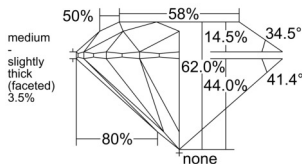

GIA®

FACSIMILE

GIA REPORT 6555283153

Verify this report at GIA.edu

GIA NATURAL DIAMOND DOSSIER®

May 19, 2026
GIA Report Number 6555283153
Shape and Cutting Style ..... Round Brilliant
Measurements ..... 4.31 - 4.34 x 2.68 mm

GRADING RESULTS

Carat Weight ..... 0.30 carat
Color Grade ..... H
Clarity Grade VS1
Cut Grade ..... Excellent

ADDITIONAL GRADING INFORMATION

Polish ..... Excellent
Symmetry ..... Excellent
Fluorescence ..... Medium Blue
Clarity Characteristics..... Cloud, Feather, Pinpoint
Inscription(s): GIA 6555283153

PROPORTIONS

GRADING SCALES

GIA COLOR SCALE

COLORLESS	D
	E
	F
	G
	H
	I
	J
NEAR COLORLESS	K
	L
Faint	M
	N
	O
	P
Very Light	Q
	R
	S
	T
	U
	V
	W
	X
	Y
Light	Z

GIA CLARITY SCALE

FLAWLESS	INTERNAL FLAWLESS	
		FLAWLESS
VERY VERY SLIGHTLY INCLUDED	VVS₁	
	VVS₂	
VERY SLIGHTLY INCLUDED	VS₁	
	VS₂	
SLIGHTLY INCLUDED	SI₁	
	SI₂	
INCLUDED	I₁	
	I₂	
	I₃	

GIA CUT SCALE

EXCELLENT
VERY GOOD
GOOD
FAIR
POOR