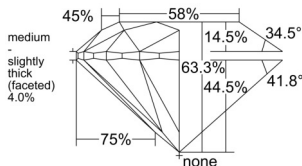

GIA®

FACSIMILE

GIA REPORT 6555283273

Verify this report at GIA.edu

GIA NATURAL DIAMOND DOSSIER®

May 19, 2026
GIA Report Number 6555283273
Shape and Cutting Style ..... Round Brilliant
Measurements ..... 4.67 - 4.71 x 2.97 mm

GRADING RESULTS

Carat Weight ..... 0.40 carat
Color Grade ..... J
Clarity Grade VS1
Cut Grade ..... Excellent

ADDITIONAL GRADING INFORMATION

Polish ..... Excellent
Symmetry ..... Very Good
Fluorescence ..... Faint
Clarity Characteristics..... Crystal, Feather, Pinpoint
Inscription(s): GIA 6555283273

PROPORTIONS

Profile to actual proportions

GRADING SCALES

GIA COLOR SCALE

COLORESS	D
	E
	F
	G
	H
	I
	J
NEAR COLORESS	K
	L
FAIN	M
	N
	O
	P
VERY FAINT	Q
	R
	S
	T
	U
	V
	W
	X
	Y
LIGHT	Z

GIA CLARITY SCALE

VERY VERY SLIGHTLY INCLUDED	FLAWLESS
	INTERNALLY FLAWLESS
VERY SLIGHTLY INCLUDED	VVS₁
	VVS₂
SLIGHTLY INCLUDED	VS₁
	VS₂
INCLUDED	SI₁
	SI₂
	I₁
	I₂
	I₃

GIA CUT SCALE

EXCELLENT
VERY GOOD
GOOD
FAIR
POOR