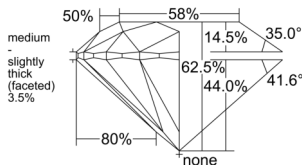

GIA®

FACSIMILE

GIA REPORT 6555283451

Verify this report at GIA.edu

GIA NATURAL DIAMOND DOSSIER®

May 19, 2026
GIA Report Number 6555283451
Shape and Cutting Style ..... Round Brilliant
Measurements ..... 4.27 - 4.29 x 2.67 mm

GRADING RESULTS

Carat Weight ..... 0.30 carat
Color Grade ..... K
Clarity Grade VS1
Cut Grade ..... Excellent

ADDITIONAL GRADING INFORMATION

Polish ..... Excellent
Symmetry ..... Excellent
Fluorescence ..... Faint
Clarity Characteristics..... Crystal, Feather, Cloud
Inscription(s): GIA 6555283451

PROPORTIONS

GRADING SCALES

GIA COLOR SCALE	GIA CLARITY SCALE	GIA CUT SCALE	
D	FLAWLESS	EXCELLENT	
E	INTERNALLY FLAWLESS		
F		VVS₁	VERY GOOD
G	VVS₂		
H	VS₁	GOOD	
I	VS₂		
J	SI₁	FAIR	
K	SI₂		
L	I₁	POOR	
M	I₂		
N	I₃		
O			
P			
Q			
R			
S			
T			
U			
V			
W			
X			
Y			
Z