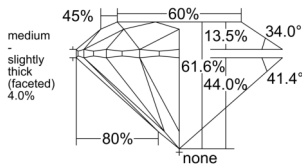

GIA®

FACSIMILE

GIA REPORT 6555283743

Verify this report at GIA.edu

GIA NATURAL DIAMOND DOSSIER®

May 20, 2026
GIA Report Number 6555283743
Shape and Cutting Style ..... Round Brilliant
Measurements ..... 4.28 - 4.30 x 2.64 mm

GRADING RESULTS

Carat Weight ..... 0.30 carat
Color Grade I
Clarity Grade VVS1
Cut Grade ..... Excellent

ADDITIONAL GRADING INFORMATION

Polish ..... Excellent
Symmetry ..... Excellent
Fluorescence ..... None
Clarity Characteristics ..... Feather, Cavity
Inscription(s): GIA 6555283743

PROPORTIONS

Profile to actual proportions