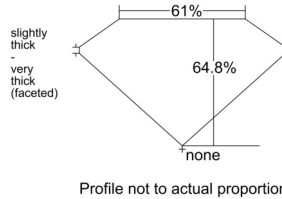

GIA®

FACSIMILE

GIA REPORT 6555284809

Verify this report at GIA.edu

GIA NATURAL DIAMOND DOSSIER®

May 18, 2026
GIA Report Number 6555284809
Shape and Cutting Style ..... Pear Brilliant
Measurements ..... 7.21 x 4.58 x 2.97 mm

GRADING RESULTS

Carat Weight ..... 0.60 carat
Color Grade ..... H
Clarity Grade SI1

ADDITIONAL GRADING INFORMATION

Polish ..... Excellent
Symmetry ..... Very Good
Fluorescence ..... Medium Blue
Clarity Characteristics ..... Crystal
Inscription(s): GIA 6555284809

PROPORTIONS

GRADING SCALES

GIA COLOR SCALE		GIA CLARITY SCALE			
COLORLESS	D	VERY VERY SLIGHTLY INCLUDED	FLAWLESS		
	E		INTERNALLY FLAWLESS		
	F		VVS₁		
	NEAR COLORLESS	G	VVS₂		
		H	VERY SLIGHTLY INCLUDED	VS₁	
		I		VS₂	
		FAINT	J	SLIGHTLY INCLUDED	SI₁
			K		SI₂
	L		INCLUDED		I₁
	M			I₂	
VERT LIGHT	N		LIGHT	I₃	
	O				
	P				
	Q				
	R				
LIGHT	S				
	T				
	U				
	V				
	W				
	X				
	Y				
	Z