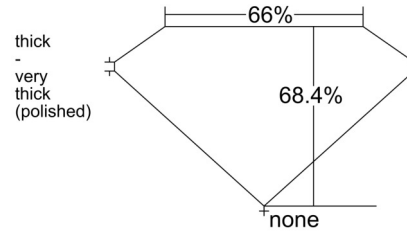

GIA NATURAL DIAMOND GRADING REPORT

May 18, 2026
GIA Report Number 6555286417
Shape and Cutting Style Emerald Cut
Measurements 7.75 x 5.70 x 3.90 mm

GRADING RESULTS

Carat Weight 1.70 carat
Color Grade I
Clarity Grade VS1

Profile not to actual proportions

CLARITY CHARACTERISTICS

KEY TO SYMBOLS*

- Feather
- Cloud
- Needle
- Pinpoint

* Red symbols denote internal characteristics (inclusions). Green or black symbols denote external characteristics (blemishes). Diagram is an approximate representation of the diamond, and symbols shown indicate type, position, and approximate size of clarity characteristics. All clarity characteristics may not be shown. Details of finish are not shown.