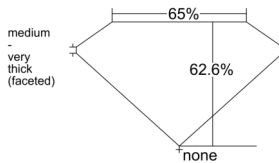

GIA®

FACSIMILE

GIA REPORT 6555286677

Verify this report at GIA.edu

GIA NATURAL DIAMOND DOSSIER®

May 19, 2026
GIA Report Number 6555286677
Shape and Cutting Style ..... Pear Brilliant
Measurements ..... 6.13 x 4.04 x 2.53 mm

GRADING RESULTS

Carat Weight ..... 0.37 carat
Color Grade ..... G
Clarity Grade VS1

ADDITIONAL GRADING INFORMATION

Polish ..... Excellent
Symmetry ..... Very Good
Fluorescence ..... Medium Blue
Clarity Characteristics ..... Crystal
Inscription(s): GIA 6555286677

PROPORTIONS

Profile not to actual proportions

GRADING SCALES

GIA COLOR SCALE		GIA CLARITY SCALE			
COLORLESS	D	VERY VERY SLIGHTLY INCLUDED	FLAWLESS		
	E		INTERNALLY FLAWLESS		
	F	VERY SLIGHTLY INCLUDED	VVS₁		
	G		VVS₂		
	H		VS₁		
	NEAR COLORLESS	I	SLIGHTLY INCLUDED	VS₂	
		J		SI₁	
		FAINT	K	INCLUDED	SI₂
			L		I₁
			M		I₂
VERT LIGHT	N	LIGHT	I₃		
	O				
	P				
	Q				
	R