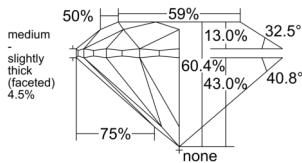

GIA®

FACSIMILE

GIA REPORT 6555287443

Verify this report at GIA.edu

GIA NATURAL DIAMOND DOSSIER®

May 20, 2026
GIA Report Number 6555287443
Shape and Cutting Style ..... Round Brilliant
Measurements ..... 5.10 - 5.13 x 3.09 mm

GRADING RESULTS

Carat Weight ..... 0.50 carat
Color Grade ..... K
Clarity Grade S11
Cut Grade ..... Very Good

ADDITIONAL GRADING INFORMATION

Polish ..... Excellent
Symmetry ..... Excellent
Fluorescence ..... None
Clarity Characteristics ..... Cloud, Crystal
Inscription(s): GIA 6555287443

PROPORTIONS

Profile to actual proportions

GRADING SCALES

GIA COLOR SCALE	GIA CLARITY SCALE	GIA CUT SCALE	
D	FLAWLESS	EXCELLENT	
E	INTERNALLY FLAWLESS		
F		VVS₁	VERY GOOD
G	VVS₂		
H	VS₁	GOOD	
I	VS₂		
J	S1₁	FAIR	
K	S1₂		
L	I₁	POOR	
M	I₂		
N	I₃		
O			
P			
Q			
R			
S			
T			
U			
V			
W			
X			
Y			
Z