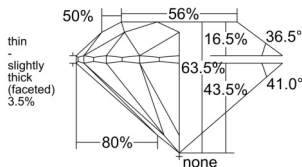

GIA®

FACSIMILE

GIA REPORT 6555288337

Verify this report at GIA.edu

GIA NATURAL DIAMOND DOSSIER®

May 19, 2026
GIA Report Number 6555288337
Shape and Cutting Style ..... Round Brilliant
Measurements ..... 5.01 - 5.07 x 3.20 mm

GRADING RESULTS

Carat Weight ..... 0.50 carat
Color Grade ..... D
Clarity Grade VS1
Cut Grade ..... Excellent

ADDITIONAL GRADING INFORMATION

Polish ..... Excellent
Symmetry ..... Very Good
Fluorescence ..... Medium Blue
Clarity Characteristics..... Crystal, Cloud, Indented Natural
Inscription(s): GIA 6555288337

PROPORTIONS

GRADING SCALES

GIA COLOR SCALE

COLOURLESS	D
	E
	F
	G
	H
	I
NEAR COLOURLESS	J
	K
	L
FAIN	M
	N
	O
	P
	Q
	R
	S
	T
	U
	V
	W
	X
	Y
LIGHT	Z

GIA CLARITY SCALE

FLAWLESS	VERY VERY SLIGHTLY INCLUDED	VS₁	VS₂	VS₁	VS₂	SI₁	SI₂	I₁	I₂	I₃	
											FLAWLESS
INTERNALLY FLAWLESS	VERY SLIGHTLY INCLUDED										

GIA CUT SCALE

EXCELLENT
VERY GOOD
GOOD
FAIR
POOR