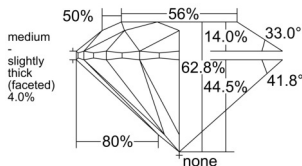

GIA®

FACSIMILE

GIA REPORT 6555293514

Verify this report at GIA.edu

GIA NATURAL DIAMOND DOSSIER®

May 21, 2026
GIA Report Number 6555293514
Shape and Cutting Style ..... Round Brilliant
Measurements ..... 5.39 - 5.41 x 3.39 mm

GRADING RESULTS

Carat Weight ..... 0.60 carat
Color Grade I
Clarity Grade VS1
Cut Grade ..... Excellent

ADDITIONAL GRADING INFORMATION

Polish ..... Excellent
Symmetry ..... Excellent
Fluorescence ..... None
Clarity Characteristics..... Crystal, Cloud, Needle, Pinpoint
Inscription(s): GIA 6555293514

PROPORTIONS

Profile to actual proportions

GRADING SCALES

GIA COLOR SCALE

COLORLESS	D
	E
	F
	G
	H
	I
	J
NEAR COLORLESS	K
	L
Faint	M
	N
	O
	P
Very Light	Q
	R
	S
	T
	U
	V
Light	W
	X
	Y
	Z

GIA CLARITY SCALE

FLAWLESS	INTERNAL FLAWLESS	
		FLAWLESS
VERY VERY SLIGHTLY INCLUDED	VVS₁	
	VVS₂	
VERY SLIGHTLY INCLUDED	VS₁	
	VS₂	
SLIGHTLY INCLUDED	SI₁	
	SI₂	
INCLUDED	I₁	
	I₂	
	I₃	

GIA CUT SCALE

EXCELLENT
VERY GOOD
GOOD
FAIR
POOR