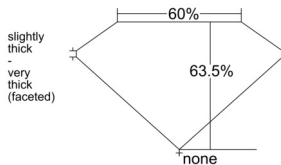

GIA®

FACSIMILE

GIA REPORT 6555294028

Verify this report at GIA.edu

GIA NATURAL DIAMOND DOSSIER®

May 20, 2026
GIA Report Number 6555294028
Shape and Cutting Style ..... Pear Brilliant
Measurements ..... 8.07 x 5.10 x 3.24 mm

GRADING RESULTS

Carat Weight ..... 0.80 carat
Color Grade ..... G
Clarity Grade VS1

ADDITIONAL GRADING INFORMATION

Polish ..... Excellent
Symmetry ..... Excellent
Fluorescence ..... Strong Blue
Clarity Characteristics ..... Crystal
Inscription(s): GIA 6555294028

PROPORTIONS

Profile not to actual proportions

GRADING SCALES

GIA COLOR SCALE		GIA CLARITY SCALE			
COLORLESS	D	VERY VERY SLIGHTLY INCLUDED	FLAWLESS		
	E		INTERNALLY FLAWLESS		
	F		VVS₁		
	G		VVS₂		
	NEAR COLORLESS	H	VERY SLIGHTLY INCLUDED	VS₁	
		I		VS₂	
		FAINT	J	SLIGHTLY INCLUDED	S₁
			K		S₂
	L		I₁		
	M		I₂		
N	I₃				
O					
VERT LIGHT	P	INCLUDED			
	Q				
	R				
	S				
	T				
	U				
	V				
	W				
LIGHT	X				
	Y				
	Z