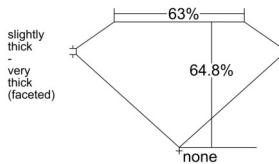

GIA®

FACSIMILE

GIA REPORT 6555295669

Verify this report at GIA.edu

GIA NATURAL DIAMOND DOSSIER®

May 19, 2026
GIA Report Number 6555295669
Shape and Cutting Style ..... Oval Brilliant
Measurements ..... 6.86 x 4.62 x 2.99 mm

GRADING RESULTS

Carat Weight ..... 0.62 carat
Color Grade ..... G
Clarity Grade VVS1

ADDITIONAL GRADING INFORMATION

Polish ..... Excellent
Symmetry ..... Excellent
Fluorescence ..... Medium Blue
Clarity Characteristics ..... Pinpoint, Feather
Inscription(s): GIA 6555295669

PROPORTIONS

Profile not to actual proportions

GRADING SCALES

GIA COLOR SCALE		GIA CLARITY SCALE			
COLORLESS	D	VERY VERY SLIGHTLY INCLUDED	FLAWLESS		
	E		INTERNALLY FLAWLESS		
	F	VERY SLIGHTLY INCLUDED	VVS₁		
	G		VVS₂		
	H		VS₁		
	NEAR COLORLESS	I	SLIGHTLY INCLUDED	VS₂	
		J		SI₁	
		FAINT	K	INCLUDED	SI₂
			L		I₁
			M		I₂
VERT LIGHT	N	LIGHT	I₃		
	O				
	P				
	Q				
	R				
	S				
	T				
LIGHT	U				
	V				
	W				
	X				
Y					
Z