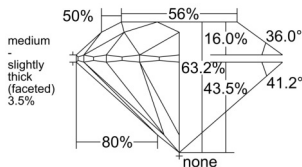

GIA®

FACSIMILE

GIA REPORT 6555302480

Verify this report at GIA.edu

GIA NATURAL DIAMOND DOSSIER®

May 20, 2026
GIA Report Number 6555302480
Shape and Cutting Style ..... Round Brilliant
Measurements ..... 4.68 - 4.71 x 2.97 mm

GRADING RESULTS

Carat Weight ..... 0.40 carat
Color Grade ..... E
Clarity Grade VS1
Cut Grade ..... Excellent

ADDITIONAL GRADING INFORMATION

Polish ..... Excellent
Symmetry ..... Excellent
Fluorescence ..... Faint
Clarity Characteristics ..... Cloud, Feather, Pinpoint
Inscription(s): GIA 6555302480

PROPORTIONS

GRADING SCALES

GIA COLOR SCALE

COLORLESS	D
	E
	F
	G
	H
	I
	J
NEAR COLORLESS	K
	L
FAIN	M
	N
	O
	P
VERY LIGHT	Q
	R
	S
	T
	U
	V
	W
	X
	Y
LIGHT	Z

GIA CLARITY SCALE

FLAWLESS	INTERNAL FLAWLESS	
		FLAWLESS
VERY VERY SLIGHTLY INCLUDED	VVS₁	
	VVS₂	
VERY SLIGHTLY INCLUDED	VS₁	
	VS₂	
SLIGHTLY INCLUDED	SI₁	
	SI₂	
INCLUDED	I₁	
	I₂	
	I₃	

GIA CUT SCALE

EXCELLENT
VERY GOOD
GOOD
FAIR
POOR