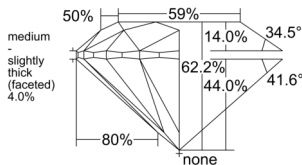

GIA®

FACSIMILE

GIA REPORT 6555304976

Verify this report at GIA.edu

GIA NATURAL DIAMOND DOSSIER®

May 19, 2026
GIA Report Number 6555304976
Shape and Cutting Style ..... Round Brilliant
Measurements ..... 4.37 - 4.39 x 2.72 mm

GRADING RESULTS

Carat Weight ..... 0.32 carat
Color Grade ..... D
Clarity Grade VS1
Cut Grade ..... Excellent

ADDITIONAL GRADING INFORMATION

Polish ..... Excellent
Symmetry ..... Excellent
Fluorescence ..... None
Clarity Characteristics..... Crystal, Cloud, Pinpoint, Needle
Inscription(s): GIA 6555304976

PROPORTIONS

Profile to actual proportions